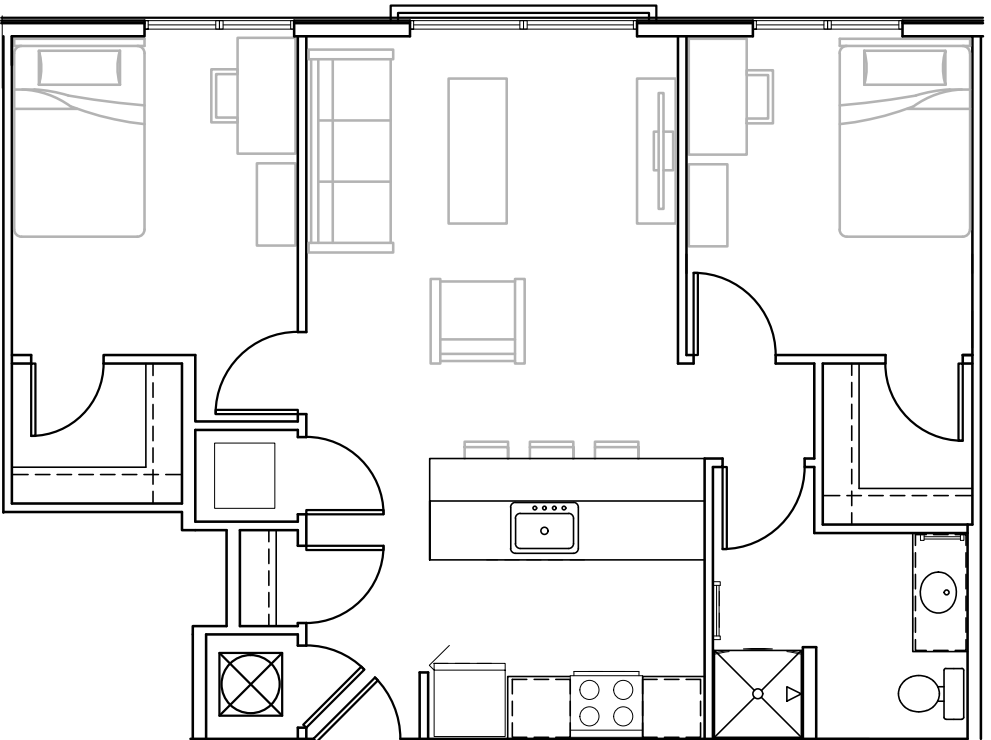

THE ANNEX

B1

2 bedroom / 1 bath

*B1b: 800 sq ft*

630 Wabash Ave. Suite 111 | [AnnexTerreHaute.com](http://AnnexTerreHaute.com)

\*Amenities, materials, floorplans and units are subject to change. Illustration is representational. Pricing, amenities and availability subject to change without notice. Information is believed to be accurate but is not warranted. Speak with a leasing agent for additional details.