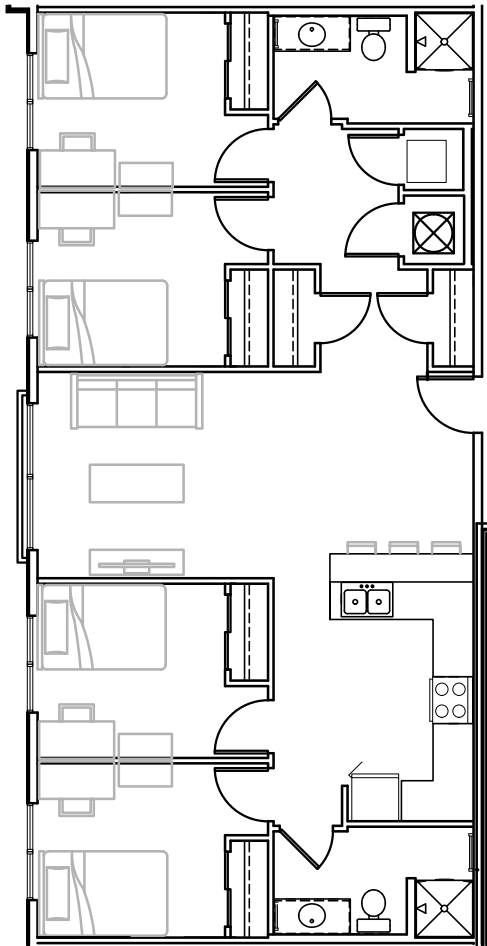

THE ANNEX

D1

4 bedroom / 2 bath

D1: 1208 sq ft

630 Wabash Ave. Suite 111 | [AnnexTerreHaute.com](http://AnnexTerreHaute.com)

\*Amenities, materials, floorplans and units are subject to change. Illustration is representational. Pricing, amenities and availability subject to change without notice. Information is believed to be accurate but is not warranted. Speak with a leasing agent for additional details.