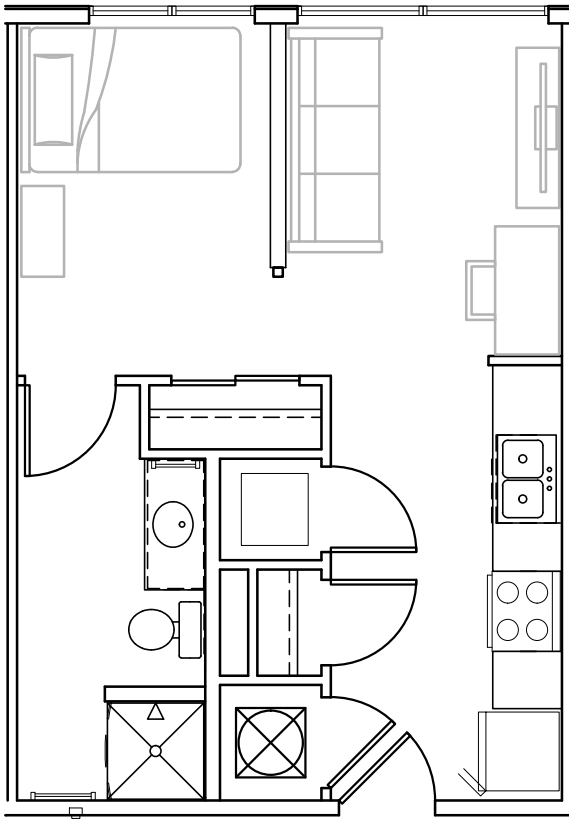

THE ANNEX

S1

Studio

S1a: 503 sq ft

S1b: 445 sq ft

S1c: 486 sq ft

S1d: 439 sq ft

630 Wabash Ave. Suite 111 | AnnexTerreHaute.com