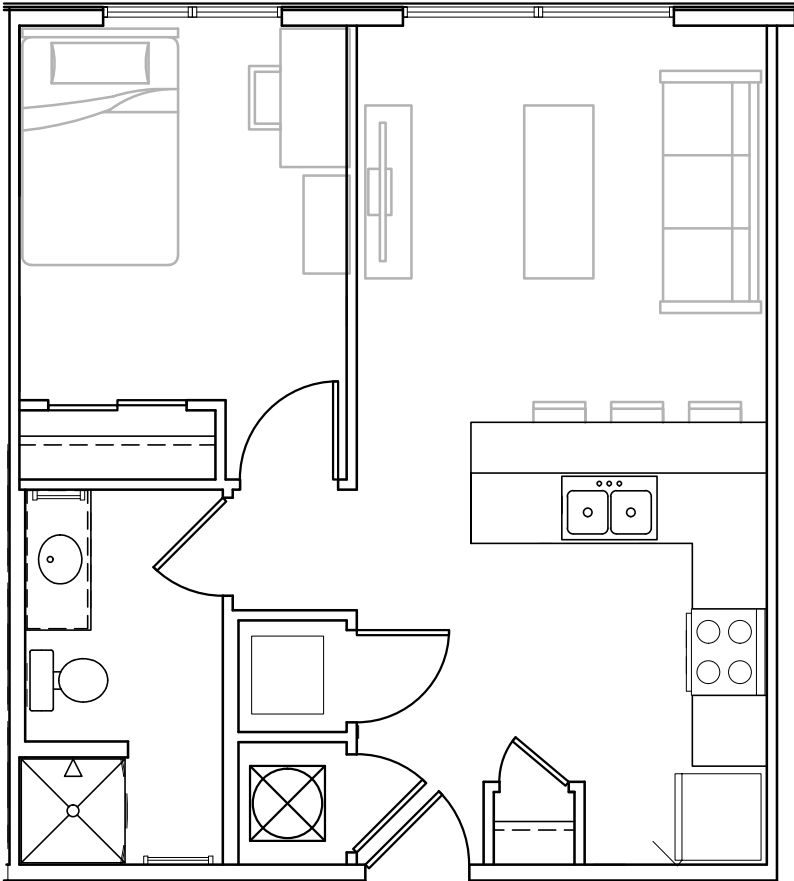

THE ANNEX

A1

1 bedroom / 1 bath

A1a: 560 sq ft

A1b: 636 sq ft

630 Wabash Ave. Suite 111 | AnnexTerreHaute.com

*Amenities, materials, floorplans and units are subject to change. Illustration is representational. Pricing, amenities and availability subject to change without notice. Information is believed to be accurate but is not warranted. Speak with a leasing agent for additional details.