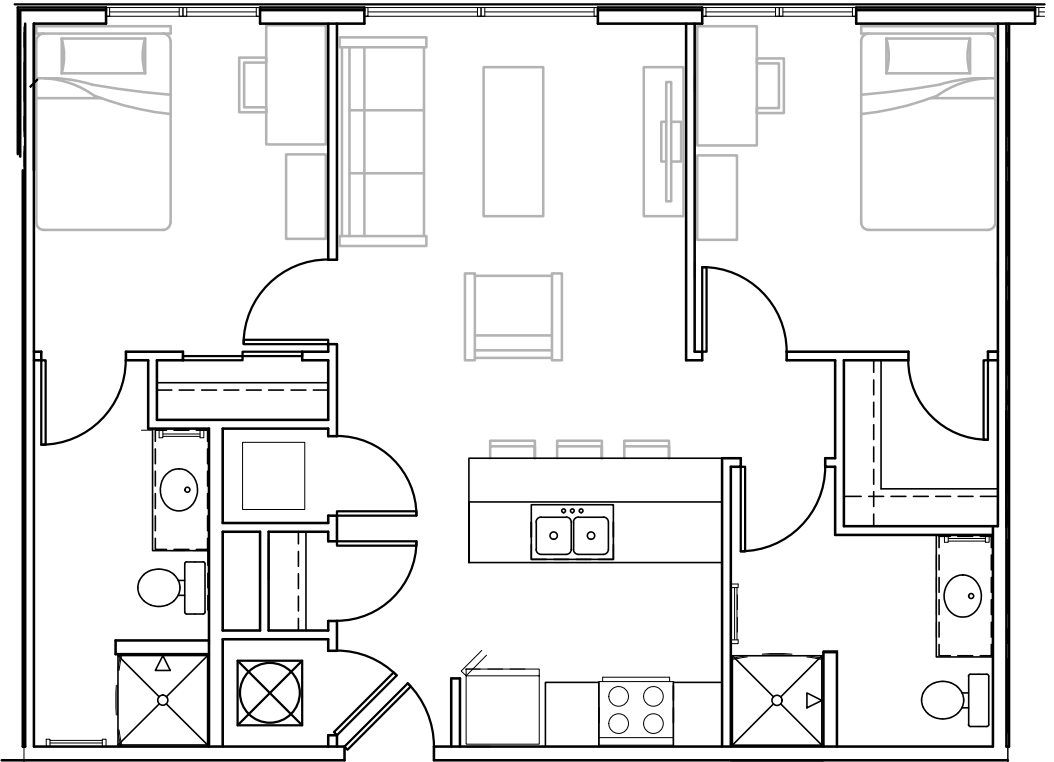

THE ANNEX

B1

2 bedroom / 2 bath

*B1a: 831 sq ft*

630 Wabash Ave. Suite 111 | [AnnexTerreHaute.com](http://AnnexTerreHaute.com)

\*Amenities, materials, floorplans and units are subject to change. Illustration is representational. Pricing, amenities and availability subject to change without notice. Information is believed to be accurate but is not warranted. Speak with a leasing agent for additional details.